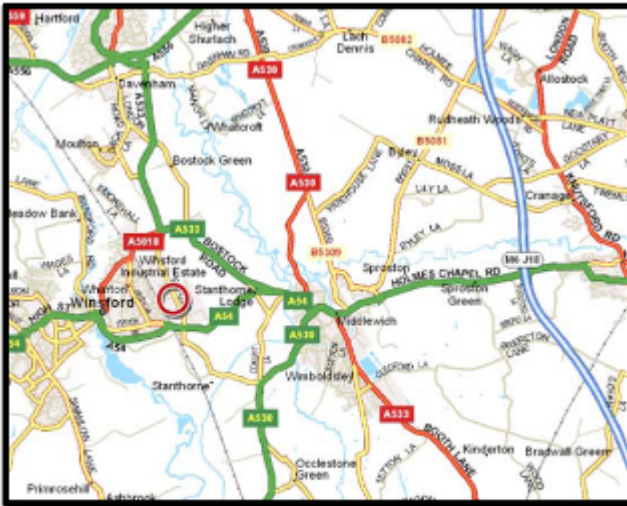

The EPCglobal RFID Test Centre

The EPCglobal RFID Test Centre
 Intellident c/o LINPAC Allibert
 Winsford Industrial Estate
 Road One
 Winsford
 Cheshire
 CW7 3RA
 Tel: 01606 561 995

Heading from the north: From the M6, continue south and exit at junction 18. At the roundabout, take the third exit onto the A54 and continue towards Winsford. Turn right into Winsford Industrial Estate, Road One, arriving at the Centre on your left.

Heading from the south: From the M6, continue north and exit at junction 18. At the roundabout, take the first exit onto the A54 and continue towards Winsford. Turn right into Winsford Industrial Estate, Road One, arriving at the Centre on your left.