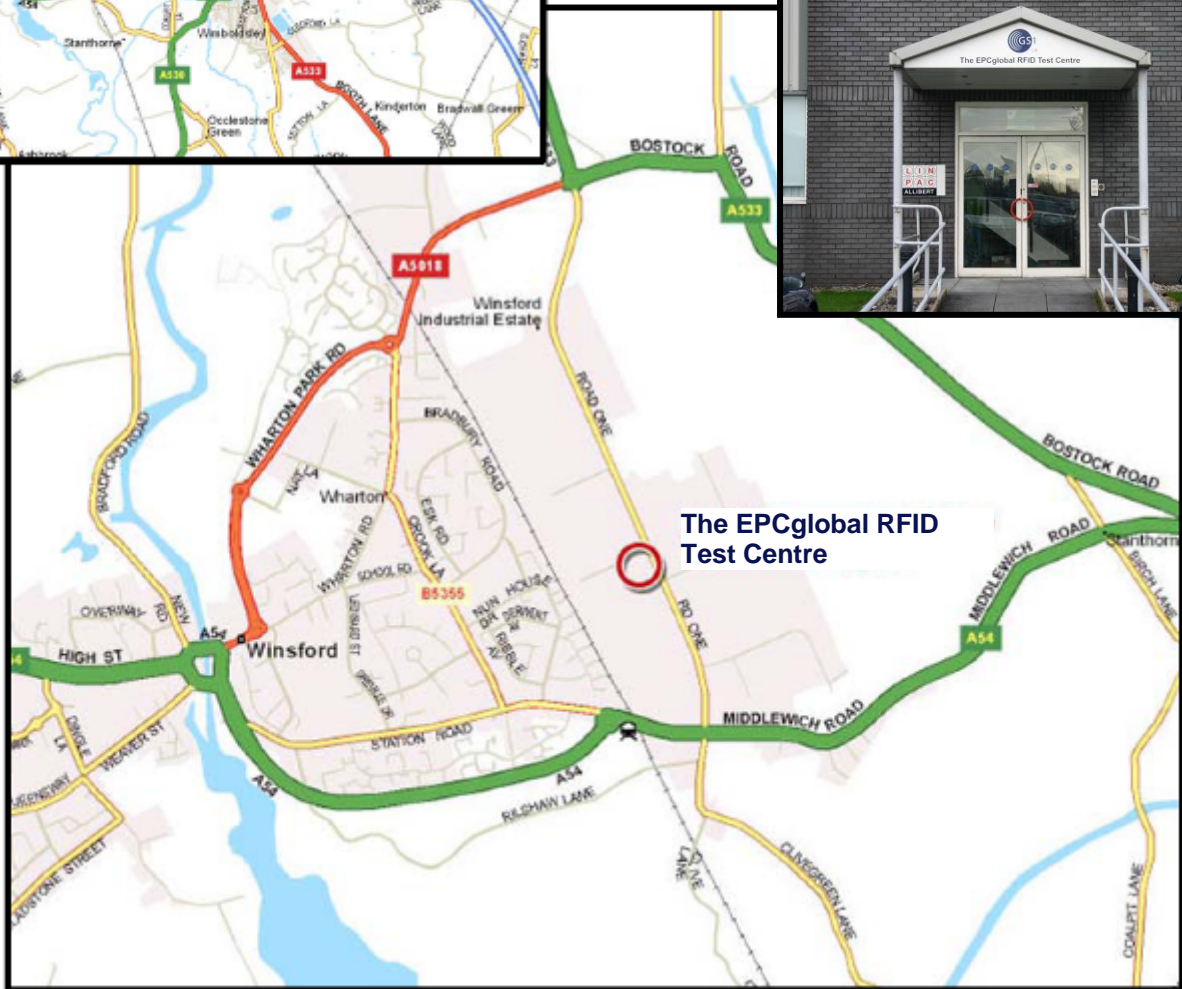

The EPCglobal RFID Test Centre

The EPCglobal RFID Test Centre
 Intellident c/o LINPAC Allibert
 Winsford Industrial Estate
 Road One
 Winsford
 Cheshire
 CW7 3RA
 Tel: 01606 561 995

Heading from the north: From the M6, continue south and exit at junction 18. At the roundabout, take the third exit onto the A54 and continue towards Winsford. Turn right into Winsford Industrial Estate, Road One, arriving at the Centre on your left.

Heading from the south: From the M6, continue north and exit at junction 18. At the roundabout, take the first exit onto the A54 and continue towards Winsford. Turn right into Winsford Industrial Estate, Road One, arriving at the Centre on your left.